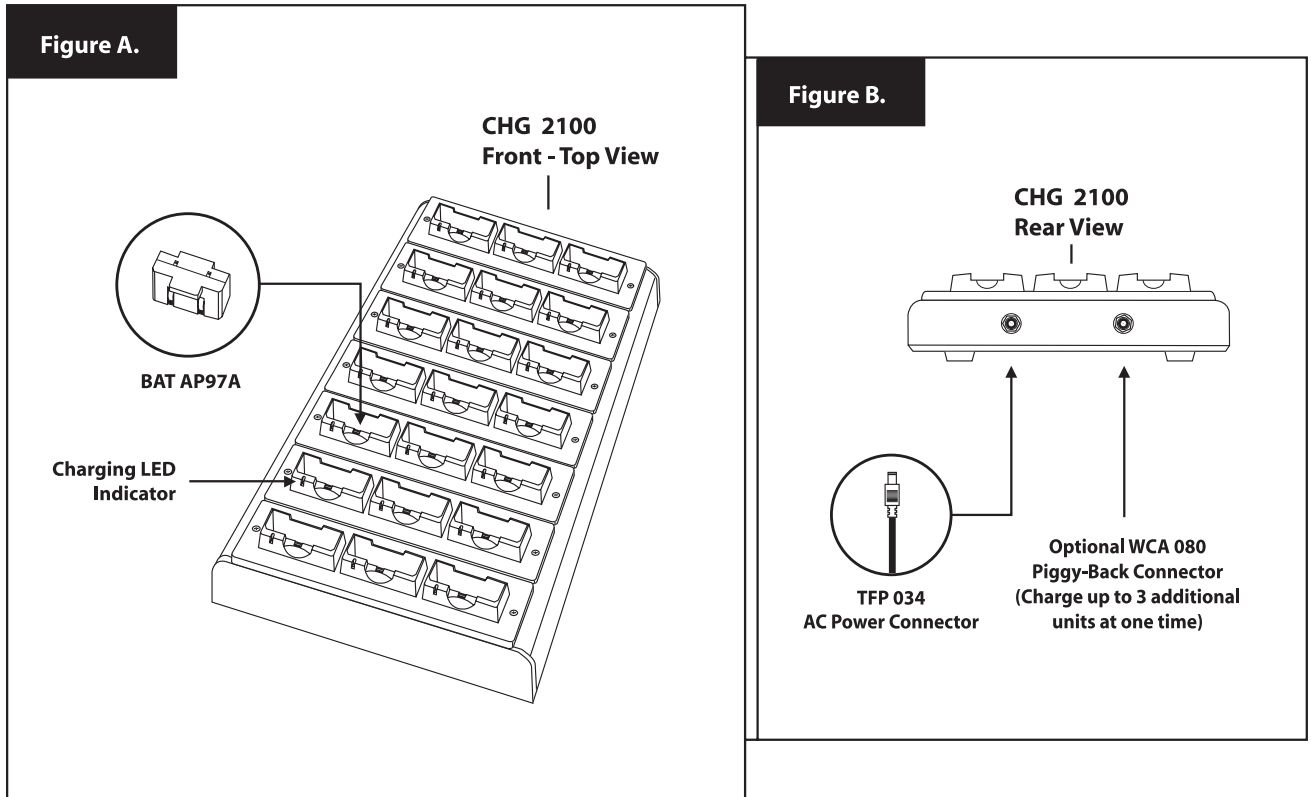

# CHG 2100 Multiple Battery Charger

21 Unit Charger. For use with BAT AP97A NiMH Rechargeable Batteries.

## Instructions for Use and Care

- 1.) Plug the TFP 034 power supply into the AC wall outlet. Plug the power connector into the rear of the CHG 2100 unit (Figure B.).

**WARNING: DO NOT ATTEMPT TO CHARGE NON-RECHARGEABLE BATTERIES.**

## **CHG 2100 Multiple Battery Charger Specifications**

---

<b>Size:</b>	6" W x 1 1/2" H x 9 3/4" D
<b>Weight:</b>	1.3 lbs (.59 kg)
<b>Color:</b>	Black
<b>Power Input:</b>	100 - 240 AC input
<b>Power Supply:</b>	Switching AC adaptor, 12VDC - 1.25A
<b>Charging Rate:</b>	Overnight Charge: 14 mA Trickle/Maintain: 8 mA
<b>Charging Time:</b>	14 hours nominal
<b>Unit Capacity:</b>	21 Units
<b>Indicators:</b>	Individual Charging Indicators: Red LEDs